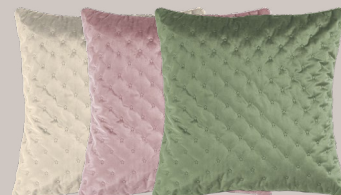

bege

Jacquard

azul

Sakura

MEDIDAS /MEASURES
 2,50x2,70m + 2 almofadas/cushions 0,50x0,70m
 2,80x2,70m + 2 almofadas/cushions 0,50x0,70m

COMPOSIÇÃO /COMPOSITION
 Tampo/cover: 30% algodão/cotton + 70% poliéster/polyester
 Reverso/reverse: 100% poliéster/polyester
 Enchimento/filling: 200 g/m²

Sove cinza

Velvet cinza prata

Nadine azul

Veludo digital

Atkira

MEDIDAS /MEASURES

2,50x2,60m + 2 almofadas/cushions 0,50x0,70m
2,80x2,60m + 2 almofadas/cushions 0,50x0,70m

COMPOSIÇÃO /COMPOSITION

Tampo/cover: 100% poliéster/polyester
Reverso/reverse: 100% poliéster/polyester
Enchimento/filling: 200 g/m²

Pure branco

Malu pérola, rosa-claro e verde

Velvet camel e linho

Seda digital

Hazel

MEDIDAS /MEASURES

Levi branco

Velvet camel

Chenil 2 rosa

Linen taupe

Microfibra digital

Ambar

MEDIDAS / MEASURES
 2,50x2,70m + 2 almofadas/cushions 0,50x0,70m
 2,80x2,70m + 2 almofadas/cushions 0,50x0,70m

COMPOSIÇÃO / COMPOSITION
 Tampo/cover: 100% poliéster/polyester
 Reverso/reverse: 100% poliéster/polyester
 Enchimento/filling: 200 g/m²